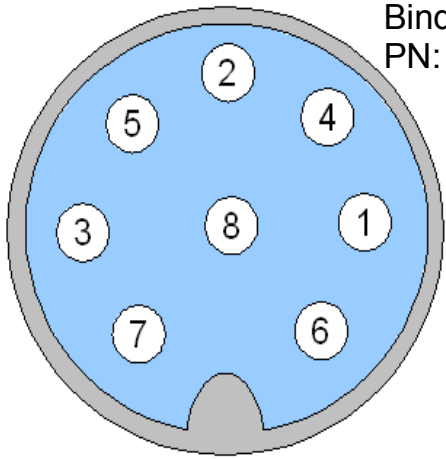

Binder IP67 Connector
PN: 99 5172 15 08

CAT5e Cable

RJ45 Plug

Pin	NAME	COLOUR
1	NC	
2	RXD	BROWN/WHITE
3	GND	BLUE/WHITE
4	TRING	GREEN/WHITE
5	TXD	BROWN
6	TTIP	GREEN
7	V-	ORANGE/WHITE
8	V+	ORANGE

Cable Lengths available:
5,10,15,20,25,30 Meters

PIN	NAME	COLOUR
1	NC	
2	RXD	BROWN/WHITE
3	GND	BLUE/WHITE
4	TRIN G	GREEN/WHITE
5	TXD	BROWN
6	TTIP	GREEN
7	V-	ORANGE/WHITE
8	V+	ORANGE

This Cable can be customized as required

CW47 Cable Assembly Drawing
55.40021 RevA3